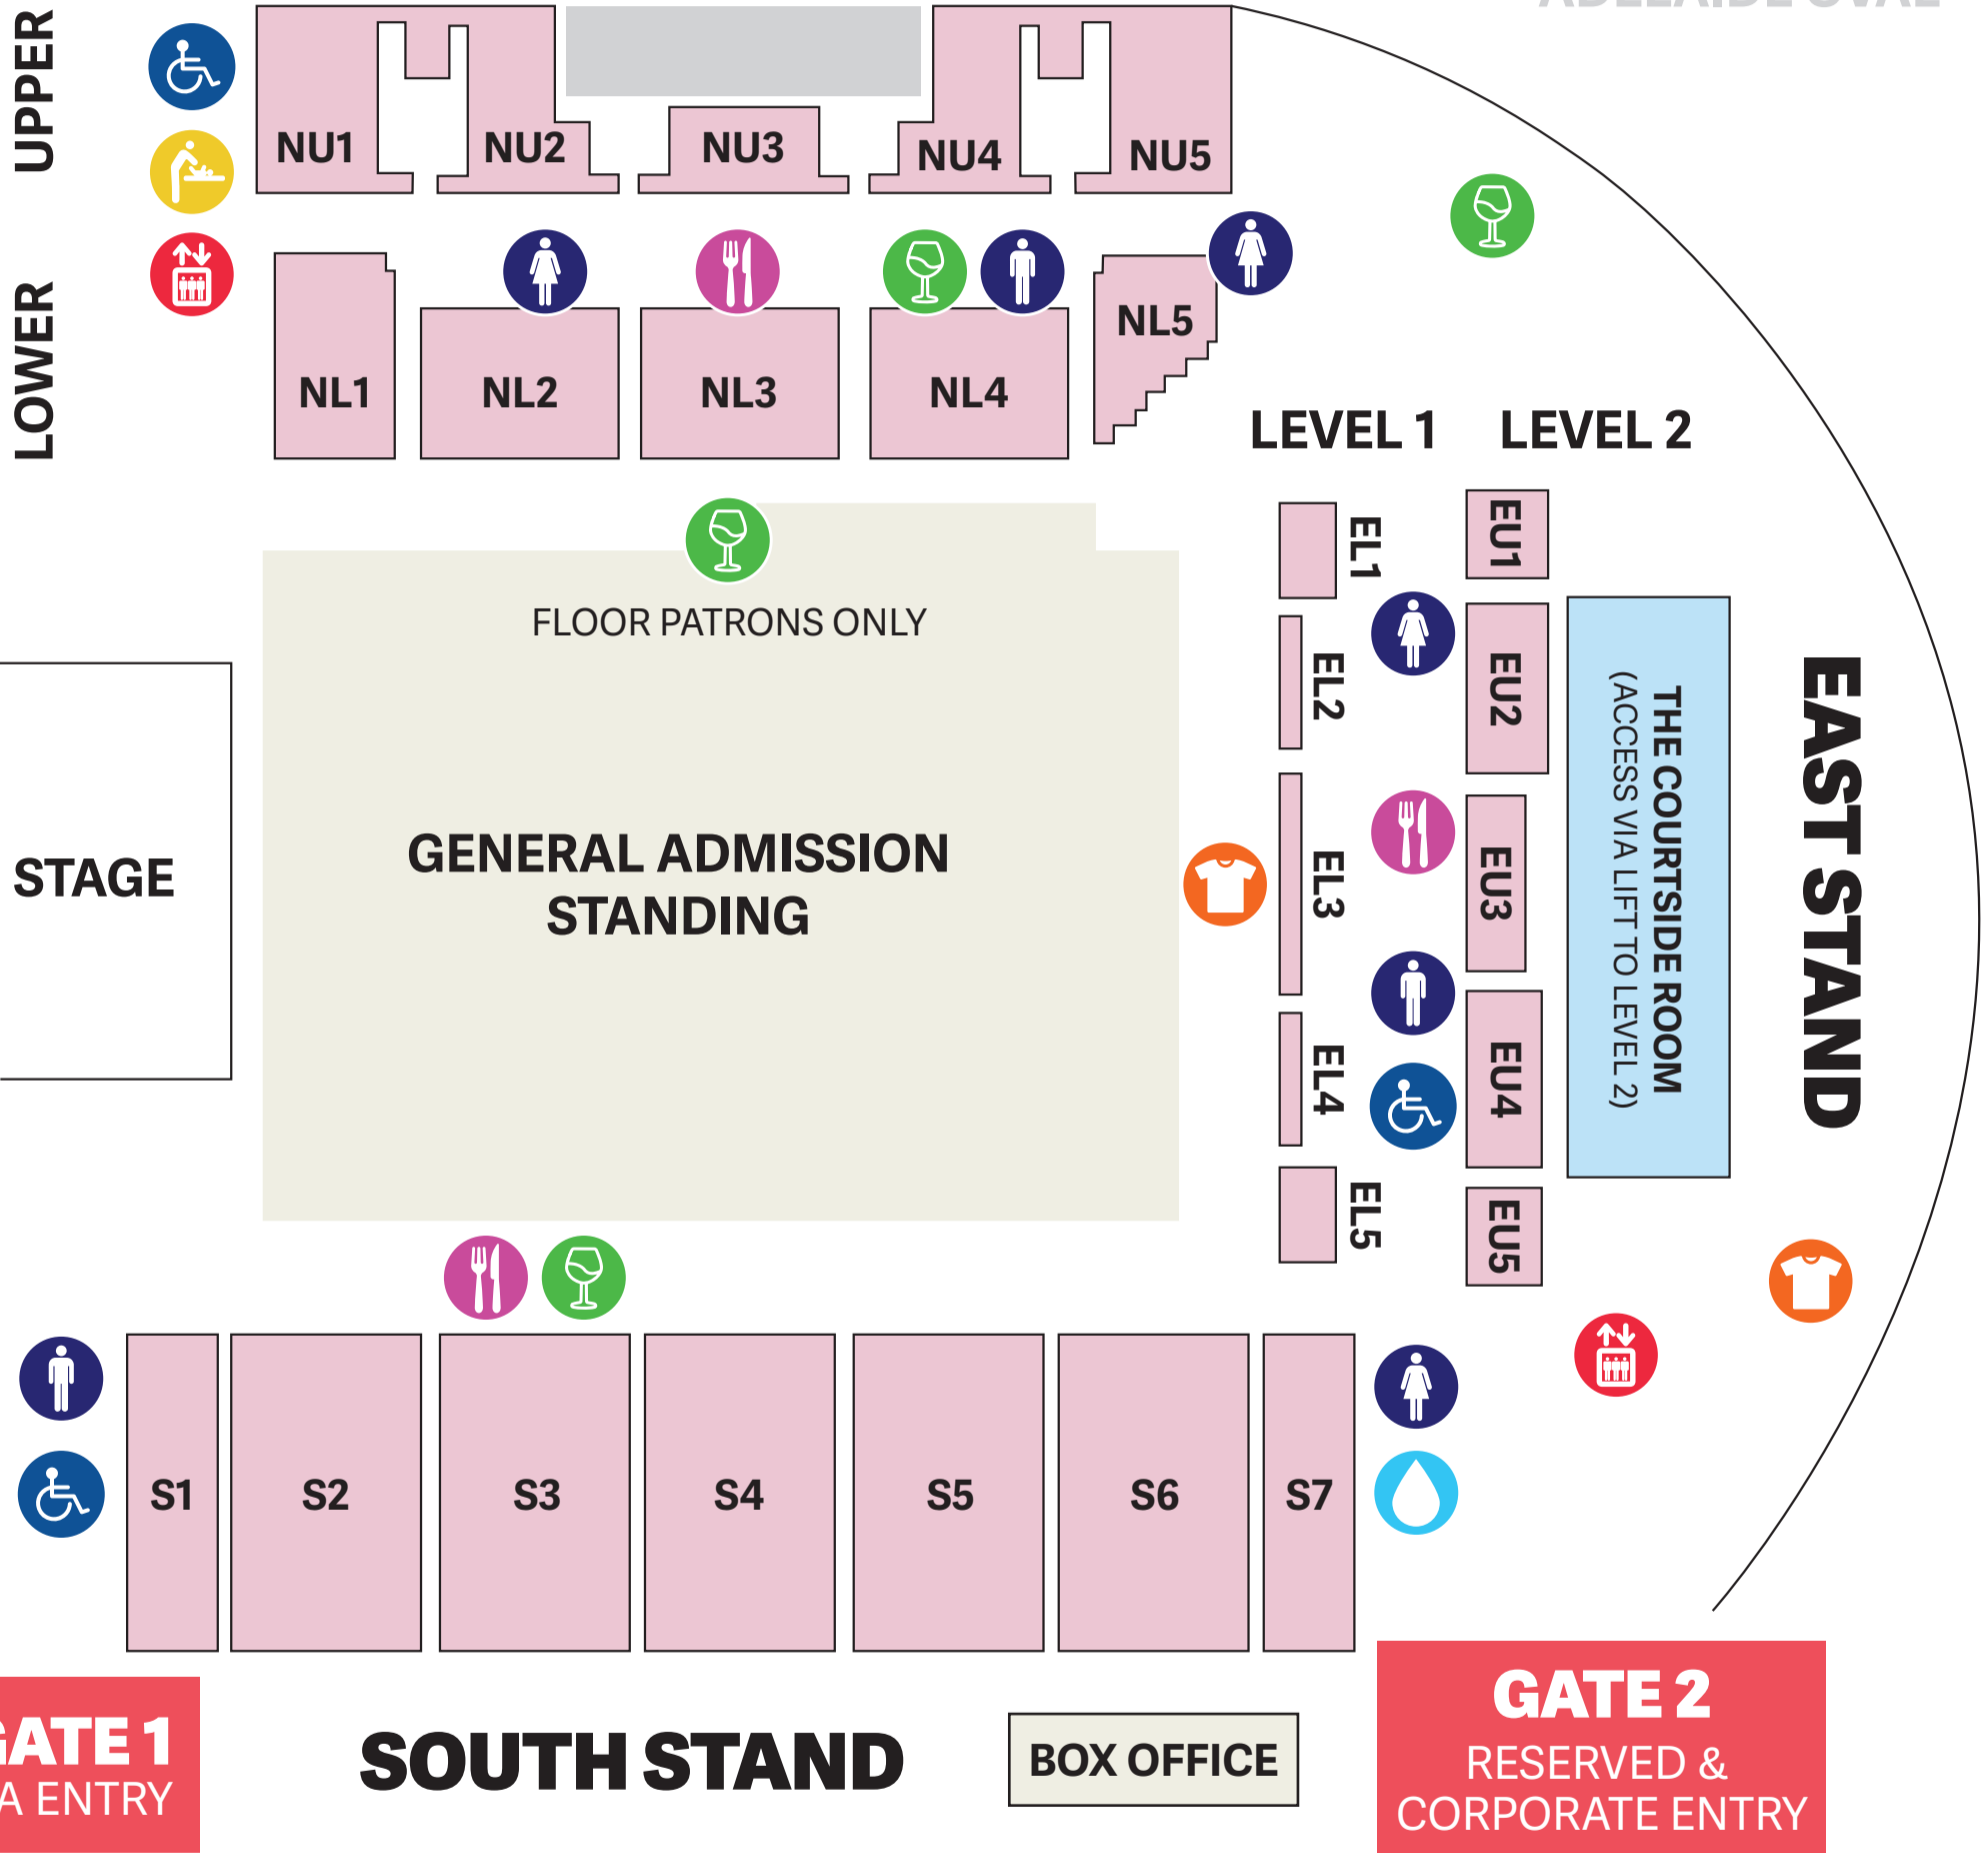

THE DRIVE

NORTH STAND

ADELAIDE OVAL

WAR MEMORIAL DRIVE

- FOOD & BEVERAGES
- WATER STATION
- TOILETS
- BAR
- PARENTS ROOM
- ACCESSIBLE & UNISEX TOILET
- MERCHANDISE
- LIFT